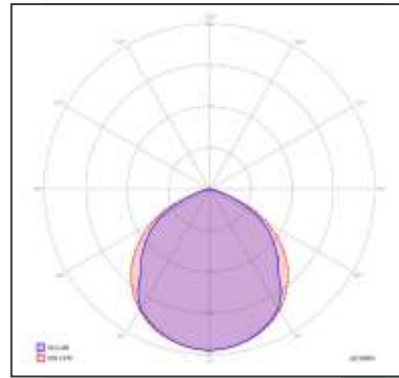

Photometric Data:

Model Name	NGB - LED			NGB - LED PRO			
Rated Wattage(W)	30W	44W	57W	40W	55W	72W	102W
Amperage	700mA	700mA	700mA	700mA	1050mA	700mA	1050mA
Luminous Efficacy (system)	110lm/W	110lm/W	110lm/W	119lm/W	119lm/W	119lm/W	119lm/W
Luminous Flux (system)	3300lm	4840lm	6270lm	4760lm	6545lm	8568lm	12138lm
Colour Rendering Index	>Ra80	>Ra80	>Ra80	>Ra70	>Ra70	>Ra70	>Ra70
Colour Temperature	4000K (3000K / 5000K available on request)						
Rated Voltage	220V-240V AC, 50/60Hz						
Ingress Protection Grade	IP65						
Ambient Temperature	-15°C to +35°C						
Power Factor	>0,95						
Rated Lifetime	60 000 Hr.						
Installation	Wall, Ceiling, Bracket and Pole mounting						
Dimensions	L x W x H						
	410x303x72mm						
Weight	4.8kg (5kg box)						