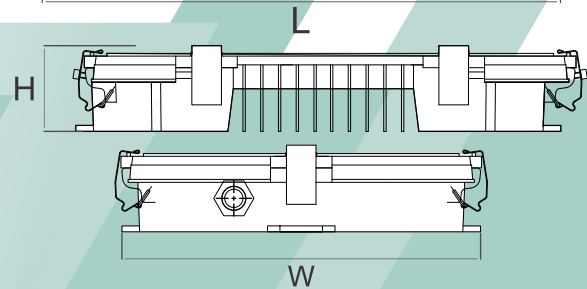

Frame: The frame is fitted with 6 spring stainless steel fingertip latches which hold the frame in position.

Gasket: Round silicone sponge gasket retainer within a recess in the cast aluminium base provides a seal for outdoor use.

Control Gear: Constant Current LED driver 220V/240V, 50/60Hz

Screws: All external screws are made of stainless steel.

Cable Entry: Single compression gland for cable diameter 8-11mm.

Mountings: The body incorporates many choices of mounting options including: flood, wall, ceiling brackets, angled wall brackets, anti-vibration brackets, pole mounting brackets and angled post top brackets.

LED: The bulkhead is designed to operate with various LED wattages.

Emergency Mode: Emergency options available on request.

Rated Lifetime: 60 000 Hr. (L70/B10)

Warranty: 5 Years

Photometric Data: Photometric file available on request.

Note: Lightning Protection: All electronic products such as light fittings and computers are subject to violent destruction when struck by lightning. An independent lightning protection device, well earthed, needs to be inserted in the supply line before the lighting circuit, where any electronic control gear is used in light fittings. Control gear damaged by lightning is not covered under guarantee.

Photometric Data:

Model Name	NGB - LED			NGB - LED PRO			
Rated Wattage(W)	30W	44W	57W	40W	55W	72W	102W
Amperage	700mA	700mA	700mA	700mA	1050mA	700mA	1050mA
Luminous Efficacy (system)	110lm/W	110lm/W	110lm/W	119lm/W	119lm/W	119lm/W	119lm/W
Luminous Flux (system)	3300lm	4840lm	6270lm	4760lm	6545lm	8568lm	12138lm
Colour Rendering Index	>Ra80	>Ra80	>Ra80	>Ra70	>Ra70	>Ra70	>Ra70
Colour Temperature	4000K (3000K / 5000K available on request)						
Rated Voltage	220V-240V AC, 50/60Hz						
Ingress Protection Grade	IP65						
Ambient Temperature	-15°C to +35°C						
Power Factor	>0,95						
Rated Lifetime	60 000 Hr.						
Installation	Wall, Ceiling, Bracket and Pole mounting						
Dimensions	L x W x H						
	410x303x72mm						
Weight	4.8kg (5kg box)						

Nordland reserves the right to change any specification or design without prior notice.