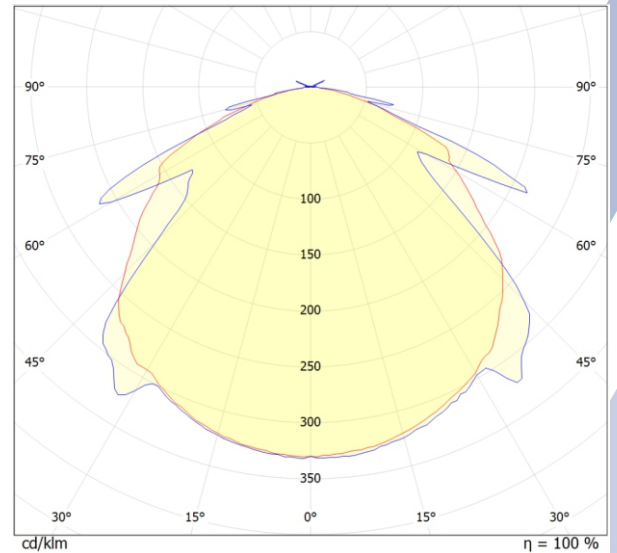

## Photometry:

NFL Modular LED Flood					
Model Name	50	100	150	200	250
Luminous Flux(±10%)	7575lm	15150lm	17400lm	26100lm	34800lm
Luminous Efficacy	145lm/W	145lm/W	145lm/W	145lm/W	145lm/W
System Wattage	52W	104W	120W	180W	240W
Colour Temperature	5000K (4000K,6000K optional)				
Colour Rendering Index	Ra80				
Rated Voltage	220-240VAC, 50 / 60 Hz				
IP Rating	IP65				
Ambient Temperature	-20°C to +45°C				
Power Factor	>0.95				
Rated Lifetime	50 000hrs				
Installation	Bracket with Pole mounting				
Beam Angle	120 (60, 90 optional)				
Weight	2.9kg	5.8kg	8.7kg	8.7kg	11.6kg
Dimensions	L x W x H	L x W x H	L x W x H	L x W x H	L x W x H
	410x105x92mm	410x210x92mm	410x310x92mm	410x310x92mm	410x410x92mm