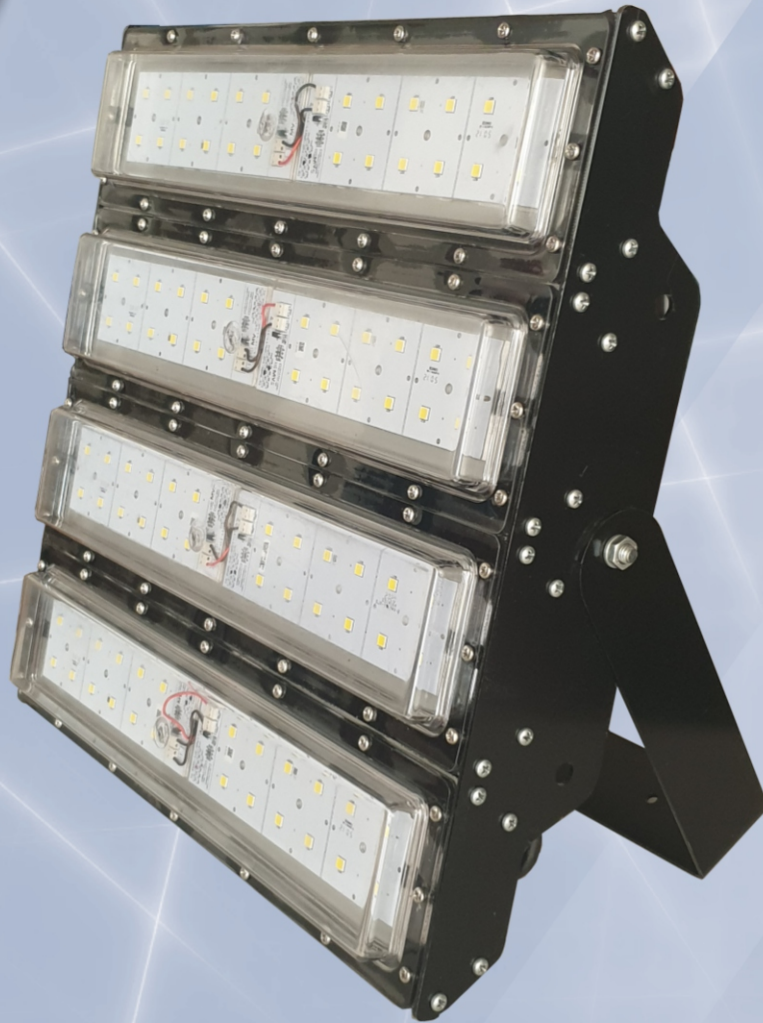

# NFL Modular LED Floodlight

The NFL Modular LED Floodlight luminaire is aimed to provide superb lighting distribution with special designed optic lenses. This luminaire is not only used as a floodlight for sports or area lighting, but also as a perfect luminaire for building façade lighting. The Floodlight is designed to replace the conventional HID light sources and suitable for bracket and pole mounting. Modern design, simple and exquisite smooth lines, energy efficient with high performance, low maintenance and long life span. The NFL Modular LED Floodlight continues the proud heritage of RAMIKA PROJECTS quality standards.

# NFL Modular LED Floodlight

**Applications:** High Masts / Parking / Toll Plaza / Recreational Sports / Building Facade.

**Housing:** Manufactured from aluminium alloy powder coated black, with a heavy duty smooth clear Polycarbonate refractor, and polycarbonate optical lens fitted into the aluminium alloy housing.

**Gasket:** The EPDM gasket between the lens and body provides an IP65 seal for outdoor use.

**Mounting:** The body incorporates a powder coated mild steel stirrup which allows for various mounting options.

## Photometry:

NFL Modular LED Flood					
Model Name	50	100	150	200	250
Luminous Flux(±10%)	7575lm	15150lm	17400lm	26100lm	34800lm
Luminous Efficacy	145lm/W	145lm/W	145lm/W	145lm/W	145lm/W
System Wattage	52W	104W	120W	180W	240W
Colour Temperature	5000K (4000K,6000K optional)				
Colour Rendering Index	Ra80				
Rated Voltage	220-240VAC, 50 / 60 Hz				
IP Rating	IP65				
Ambient Temperature	-20°C to +45°C				
Power Factor	>0.95				
Rated Lifetime	50 000hrs				
Installation	Bracket with Pole mounting				
Beam Angle	120 (60, 90 optional)				
Weight	2.9kg	5.8kg	8.7kg	8.7kg	11.6kg
Dimensions	L x W x H	L x W x H	L x W x H	L x W x H	L x W x H
	410x105x92mm	410x210x92mm	410x310x92mm	410x310x92mm	410x410x92mm