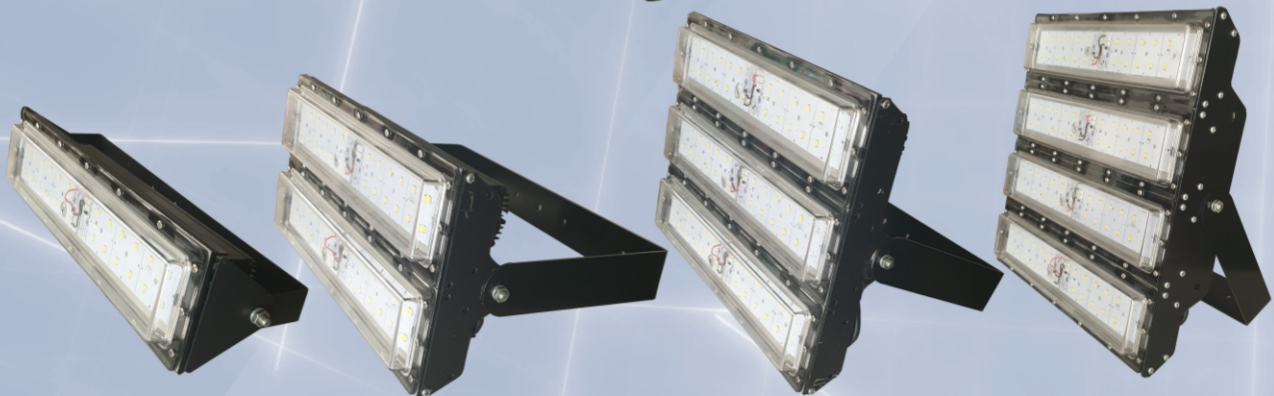

# NFL Modular LED Floodlight

The NFL Modular LED Floodlight luminaire is aimed to provide superb lighting distribution with special designed optic lenses. This luminaire is not only used as a floodlight for sports or area lighting, but also as a perfect luminaire for building façade lighting. The Floodlight is designed to replace the conventional HID light sources and suitable for bracket and pole mounting. Modern design, simple and exquisite smooth lines, energy efficient with high performance, low maintenance and long life span. The NFL Modular LED Floodlight continues the proud heritage of RAMIKA PROJECTS quality standards.

# NFL Modular LED Floodlight

**Applications:** High Masts / Parking / Toll Plaza / Recreational Sports / Building Facade.

**Housing:** Manufactured from aluminium alloy powder coated black, with a heavy duty smooth clear Polycarbonate refractor, and polycarbonate optical lens fitted into the aluminium alloy housing.

**Gasket:** The EPDM gasket between the lens and body provides an IP65 seal for outdoor use.

**Mounting:** The body incorporates a powder coated mild steel stirrup which allows for various mounting options.

## Photometry:

NFL Modular LED Flood					
Model Name	50	100	150	200	250
Luminous Flux(±10%)	7575lm	15150lm	17400lm	26100lm	34800lm
Luminous Efficacy	145lm/W	145lm/W	145lm/W	145lm/W	145lm/W
System Wattage	52W	104W	120W	180W	240W
Colour Temperature	5000K (4000K,6000K optional)				
Colour Rendering Index	Ra80				
Rated Voltage	220-240VAC, 50 / 60 Hz				
IP Rating	IP65				
Ambient Temperature	-20°C to +45°C				
Power Factor	>0.95				
Rated Lifetime	50 000hrs				
Installation	Bracket with Pole mounting				
Beam Angle	120 (60, 90 optional)				
Weight	2.9kg	5.8kg	8.7kg	8.7kg	11.6kg
Dimensions	L x W x H	L x W x H	L x W x H	L x W x H	L x W x H
	410x105x92mm	410x210x92mm	410x310x92mm	410x310x92mm	410x410x92mm