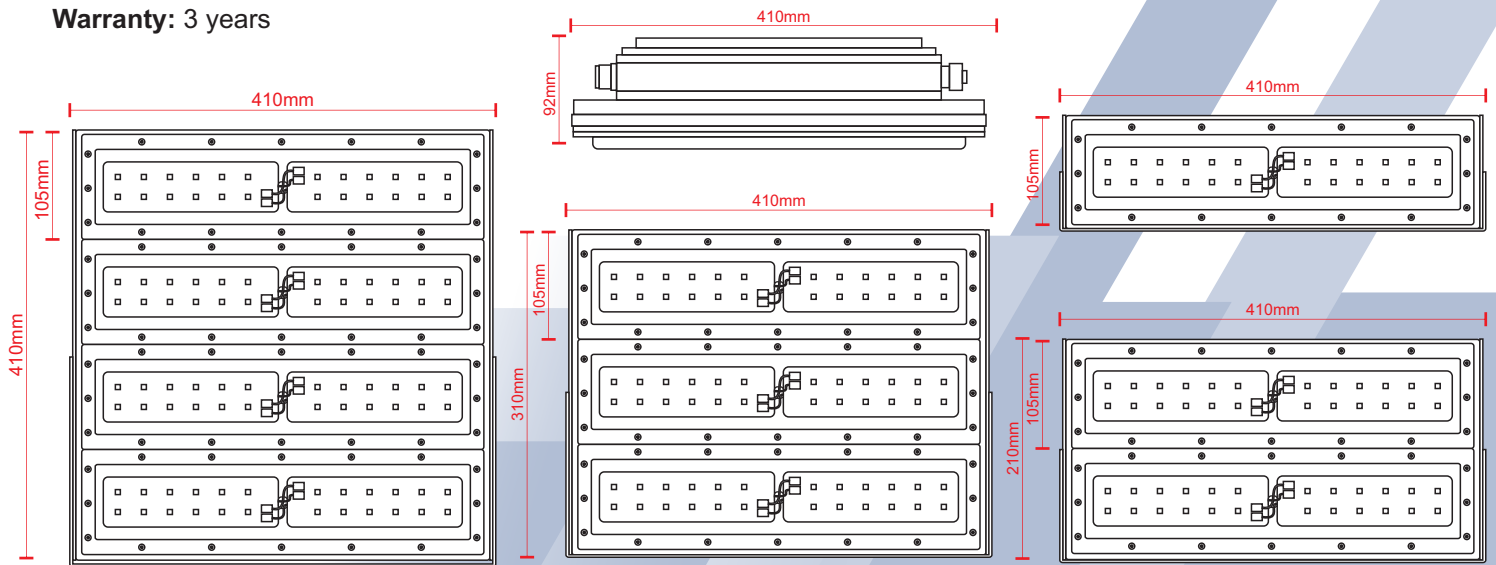

**Gasket:** The EPDM gasket between the lens and body provides an IP65 seal for outdoor use.

**Mounting:** The body incorporates a powder coated mild steel stirrup which allows for various mounting options.

## Photometry:

NFL Modular LED Flood					
Model Name	50	100	150	200	250
Luminous Flux(±10%)	7575lm	15150lm	17400lm	26100lm	34800lm
Luminous Efficacy	145lm/W	145lm/W	145lm/W	145lm/W	145lm/W
System Wattage	52W	104W	120W	180W	240W
Colour Temperature	5000K (4000K,6000K optional)				
Colour Rendering Index	Ra80				
Rated Voltage	220-240VAC, 50 / 60 Hz				
IP Rating	IP65				
Ambient Temperature	-20°C to +45°C				
Power Factor	>0.95				
Rated Lifetime	50 000hrs				
Installation	Bracket with Pole mounting				
Beam Angle	120 (60, 90 optional)				
Weight	2.9kg	5.8kg	8.7kg	8.7kg	11.6kg
Dimensions	L x W x H	L x W x H	L x W x H	L x W x H	L x W x H
	410x105x92mm	410x210x92mm	410x310x92mm	410x310x92mm	410x410x92mm