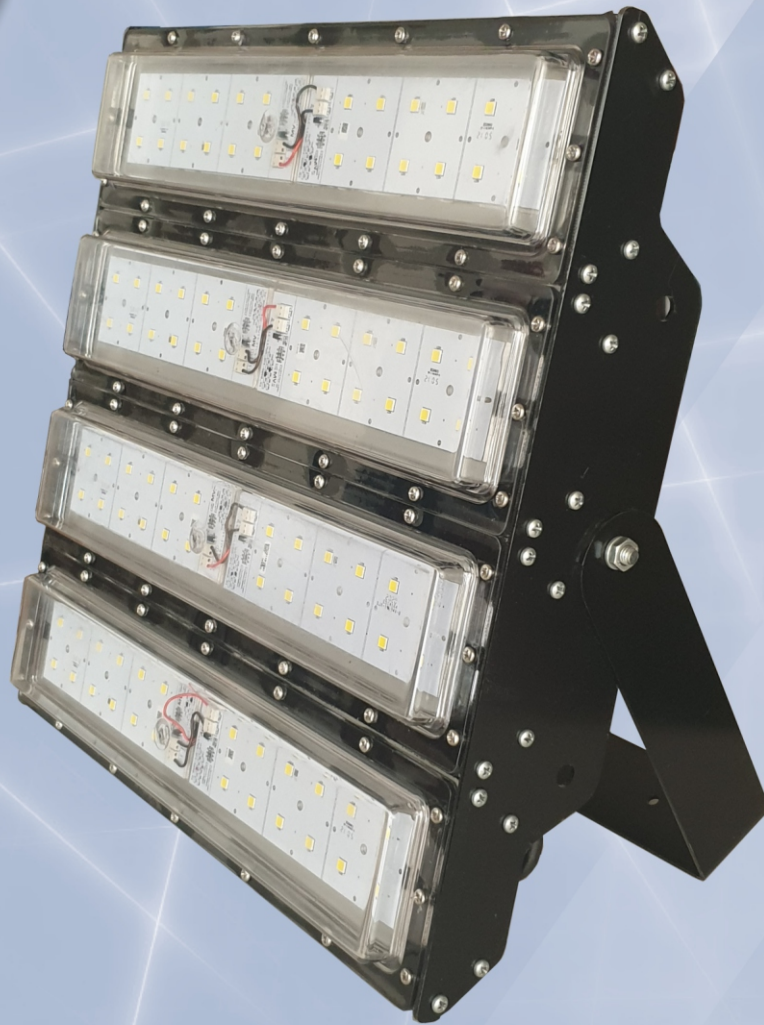

NFL-Polaris Modular LED Floodlight

The NFL-Polaris Modular LED Floodlight luminaire is aimed to provide superb lighting distribution with special designed optic lenses. This luminaire is not only used as a floodlight for sports or area lighting, but also as a perfect luminaire for building façade lighting. The Floodlight is designed to replace the conventional HID light sources and suitable for bracket and pole mounting. Modern design, simple and exquisite smooth lines, energy efficient with high performance, low maintenance and long life span. The NFL-Polaris Modular LED Floodlight continues the proud heritage of RAMIKA PROJECTS quality standards.

RAMIKA PROJECTS

NFL-Polaris Modular LED Floodlight

Applications: High Masts / Parking / Toll Plaza / Recreational Sports / Building Facade.

Housing: Manufactured from aluminium alloy powder coated black, with a heavy duty smooth clear Polycarbonate refractor, and polycarbonate optical lens fitted into the aluminium alloy housing.

Gasket: The EPDM gasket between the lens and body provides an IP65 seal for outdoor use.

Mounting: The body incorporates a powder coated mild steel stirrup which allows for various mounting options.

Beam Angles: The optic lenses allow for various light distributions such as 60 degree, 90 degree, 120 degree.