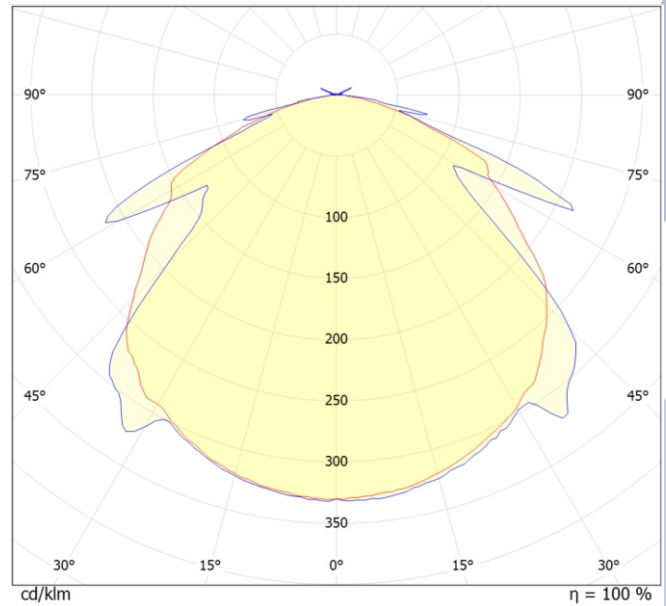

NFL-Polaris Modular LED Floodlight

Applications: High Masts / Parking / Toll Plaza / Recreational Sports / Building Facade.

Housing: Manufactured from aluminium alloy powder coated black, with a heavy duty smooth clear Polycarbonate refractor, and polycarbonate optical lens fitted into the aluminium alloy housing.

Gasket: The EPDM gasket between the lens and body provides an IP65 seal for outdoor use.

Mounting: The body incorporates a powder coated mild steel stirrup which allows for various mounting options.

Beam Angles: The optic lenses allow for various light distributions such as 60 degree, 90 degree, 120 degree.

Rated Lifetime: 50 000 Hr. (Ta=30°C@L70)

Warranty: 3 years

Photometry:

Model Name	NFL-Polaris Modular LED Floodlight				
Rated Wattage(W)	52W	104W	156W	208W	260W
Luminous Flux(±10%)	7575lm	15150lm	22725lm	30300lm	37875lm
Luminous Efficiency	145lm/W				
Colour Temperature	5000K (4000K,6000K optional)				
Colour Rendering Index	Ra80				
Rated Voltage	220-240VAC, 50 / 60 Hz				
IP Rating	IP65				
Ambient Temperature	-20°C to +40°C				
Power Factor	>0.95				
Rated Lifetime	50 000hrs				
Installation	Bracket and Pole mounting				
Beam Angle	60 / 90 / 120				
Weight	2.9kg	5.8kg	8.7kg	11.6kg	14.5kg
Dimensions	L x W x H	L x W x H	L x W x H	L x W x H	L x W x H
	410x105x92mm	410x210x92mm	410x310x92mm	410x410x92mm	410x510x92mm

Ramika Projects reserves the right to change any specification or design without prior notice.