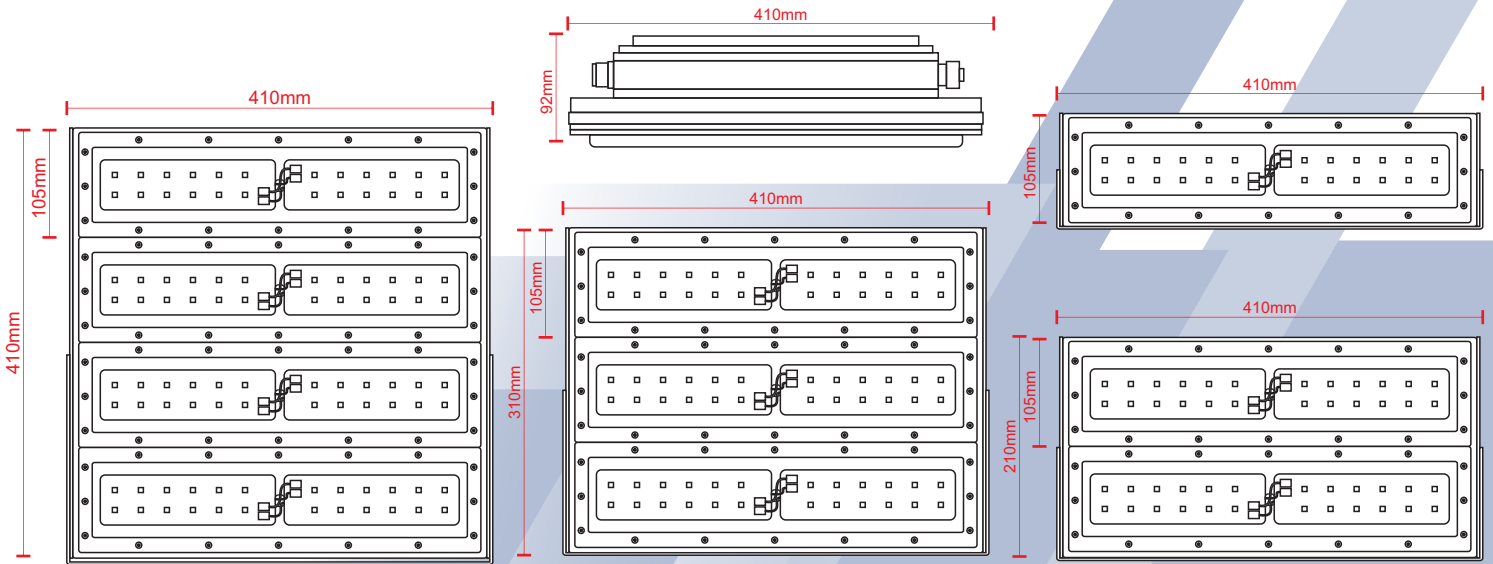

Gasket: The EPDM gasket between the lens and body provides an IP65 seal for outdoor use.

Mounting: The body incorporates a powder coated mild steel stirrup which allows for various mounting options.

Beam Angles: The optic lenses allow for various light distributions such as 60 degree, 90 degree, 120 degree.

Rated Lifetime: 50 000 Hr. (Ta=30°C@L70)

Warranty: 3 years

Photometry:

Model Name	NFL-Polaris Modular LED Floodlight				
Rated Wattage(W)	52W	104W	156W	208W	260W
Luminous Flux(±10%)	7575lm	15150lm	22725lm	30300lm	37875lm
Luminous Efficiency	145lm/W				
Colour Temperature	5000K (4000K,6000K optional)				
Colour Rendering Index	Ra80				
Rated Voltage	220-240VAC, 50 / 60 Hz				
IP Rating	IP65				
Ambient Temperature	-20°C to +40°C				
Power Factor	>0.95				
Rated Lifetime	50 000hrs				
Installation	Bracket and Pole mounting				
Beam Angle	60 / 90 / 120				
Weight	2.9kg	5.8kg	8.7kg	11.6kg	14.5kg
Dimensions	L x W x H	L x W x H	L x W x H	L x W x H	L x W x H
	410x105x92mm	410x210x92mm	410x310x92mm	410x410x92mm	410x510x92mm