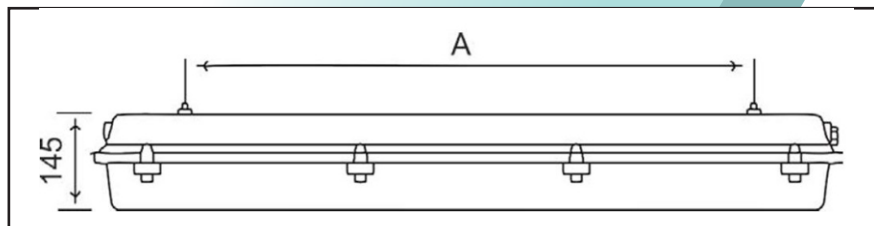

NLED-Ex

Applications: Zone 1, 2, 21 & 22 Hazardous locations.

Body: Manufactured from GRP Glass Fibre reinforced polyester, by means of a compression moulded process.

Diffuser: Available with a clear or frosted polycarbonate diffuser.

Gasket: Continuous neoprene gasket insures IP66 seal between the body and diffuser.

Control Gear: Aluminium gear tray carries the LED driver and LED strips. Two cords allow the gear tray to be suspended from the body during installation and service.

Note: Lightning Protection: All electronic products such as light fittings and computers are subject to violent destruction when struck by lightning. An independent lightning protection device, well earthed, needs to be inserted in the supply line before the lighting circuit, where any electronic control gear is used in light fittings. Control gear damaged by lightning is not covered under guarantee.

Cable Entry: Comes standard with an Ex e compression gland. Cable diameter 6 – 12 mm. Also available with a No 1/0 gland for armoured cable. Incoming terminal size max 2x4 mm². Through wiring available on request on 67W 4ft and 36W 2ft only.

Mounting: Supplied with two 8mm body inserts in rear of the luminaire. Suitable for wall / ceiling brackets & pole clamps. Supplied with M8 hooks as standard.

Warranty: 5 Years

Model Name	NLED-Ex 2ft (600mm)	NLED-Ex 2ft (600mm)	NLED-Ex 4ft (1200mm)	NLED-Ex 4ft (1200mm)	NLED-Ex 5ft (1500mm)	NLED-Ex 5ft (1500mm)
Amperage	350mA	500mA	350mA	500mA	350mA	500mA
Rated Wattage(W)	36W	51W	67W	98W	67W	98W
Luminous Efficacy (system)	92lm/W	92lm/W	95lm/W	94lm/W	95lm/W	94lm/W
Luminous Flux (system)	3312lm	4692lm	6365lm	9212lm	6365lm	9212lm
Colour Temperature	4000K					
Colour Rendering Index	>Ra80					
Rated Voltage	220V-240V AC, 50/60Hz					
Ingress Protection Grade	IP66					
Ambient Temperature	-20°C to +40°C					
Power Factor	>0,90					
Rated Lifetime	50 000 Hr.					
Installation	Wall, Ceiling, Bracket and Pole mounting					
Dimensions	L x W x H		L x W x H		L x W x H	
	794x176x145mm		1400x176x145mm		1704x176x145mm	
Weight	4.7kg		8.4kg		11.4kg	
Fixing Centres (A)	480mm		1085mm		1390mm	
Classification	Zone 1 - Zone 2 (Gas) & Zone 21 - Zone 22 (Dust)					
Ex-mark	Ex e mb IIC T4 Gb IP66 / Ex tb IIIC T135°C Db IP66					

Ramika Projects reserves the right to change any specification or design without prior notice.