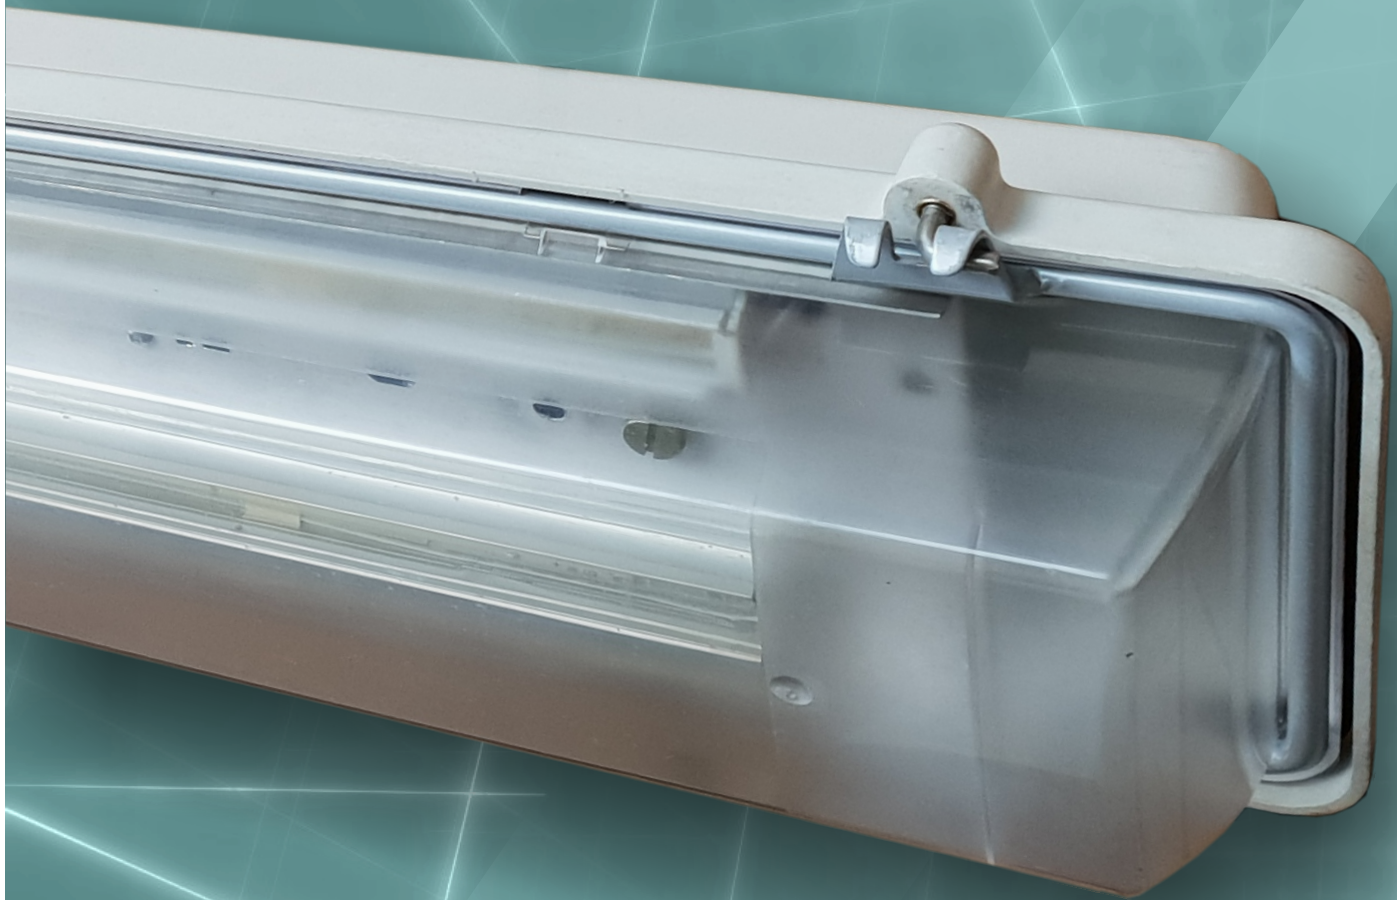

NLED-Ex

Zone 1, 2, 21 & 22

The **NLED-Ex** linear luminaire range uses specially designed LED light sources and is paired with Ex certified LED drivers. The luminaire is designed to replace the conventional fluorescent lamps which makes it energy efficient with high performance, low maintenance and long life span. It's suitable for wall, ceiling, bracket and pole mounting. The **NLED-Ex** continues the proud heritage of RAMIKA PROJECTS Ex safety standards whilst utilizing the latest LED technology.

RAMIKA PROJECTS

SA Pat Appl No. 2018/06027

NLED-Ex

Applications: Zone 1, 2, 21 & 22 Hazardous locations.

Body: Manufactured from GRP Glass Fibre reinforced polyester, by means of a compression moulded process.

Diffuser: Available with a clear or frosted polycarbonate diffuser.

Gasket: Continuous neoprene gasket insures IP66 seal between the body and diffuser.

Control Gear: Aluminium gear tray carries the LED driver and LED strips. Two cords allow the gear tray to be suspended from the body during installation and service.

Cable Entry: Comes standard with an Ex e compression gland. Cable diameter 6 – 12 mm. Also available with a No 1/0 gland for armoured cable. Incoming terminal size max 2x4 mm². Through wiring available on request on 67W 4ft and 36W 2ft only.